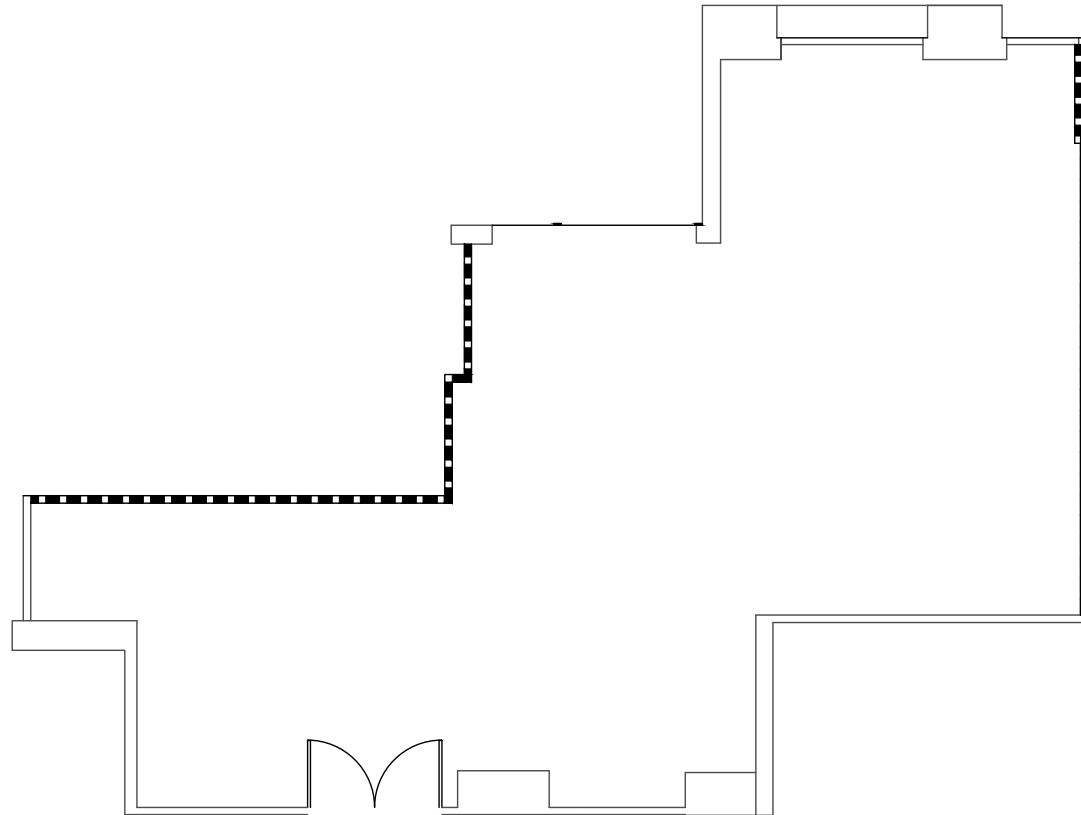

For Lease

Dominion Plaza East - 17300 Preston Road, Dallas, Texas 75252

Suite 130
1,120 rsf

Although information has been obtained from sources deemed reliable, neither Owner nor JLL makes any guarantees, warranties or representations, express or implied, as to the completeness or accuracy as to the information contained herein. Any projections, opinions, assumptions or estimates used are for example only. There may be differences between projected and actual results, and those differences may be material. The Property may be withdrawn without notice. Neither Owner nor JLL accepts any liability for any loss or damage suffered by any party resulting from reliance on this information. If the recipient of this information has signed a confidentiality agreement regarding this matter, this information is subject to the terms of that agreement. ©2020 Jones Lang LaSalle IP, Inc. All rights reserved.